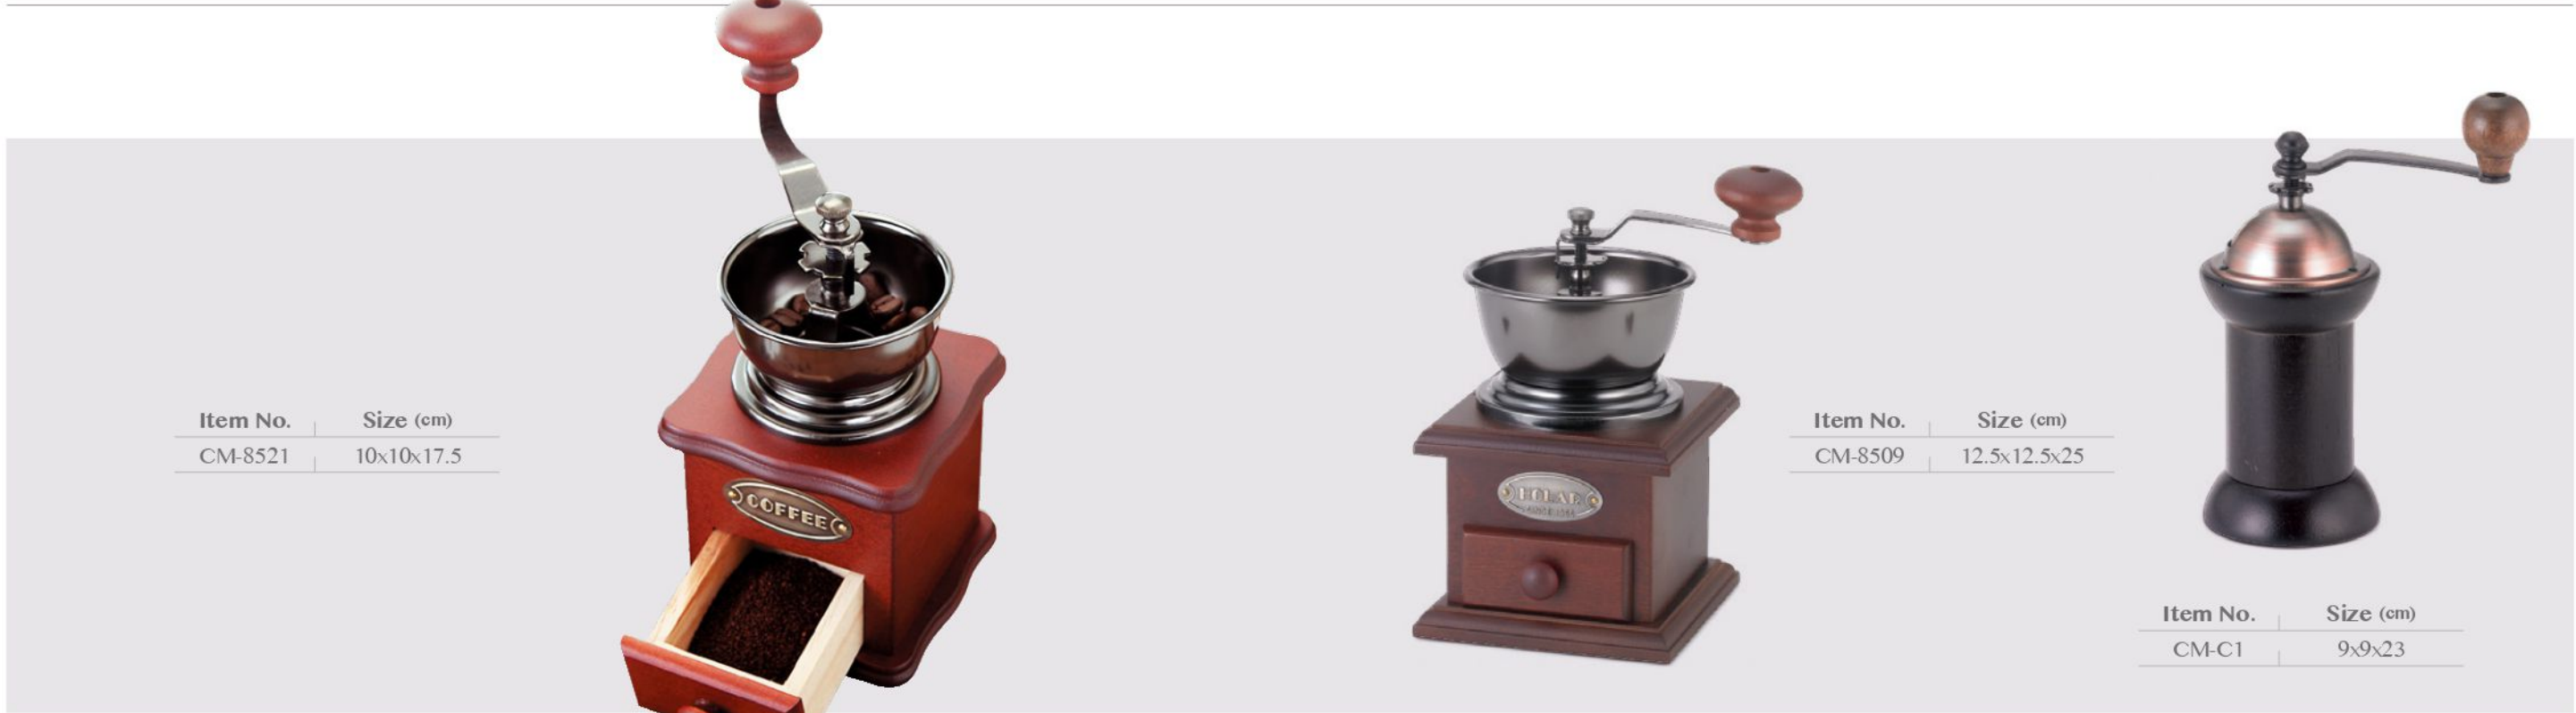

Item No.	Size (cm)
CM-8521	10x10x17.5

Item No.	Size (cm)
CM-8509	12.5x12.5x25

Item No.	Size (cm)
CM-C1	9x9x23

■ RUBBER WOOD / CAST IRON GRINDER

■ RUBBER WOOD / CAST IRON GRINDER

Item No.	Size (cm)
CM-891BR	11.5x11.5x20

Item No.	Size (cm)
CM-893NR	12x12x17